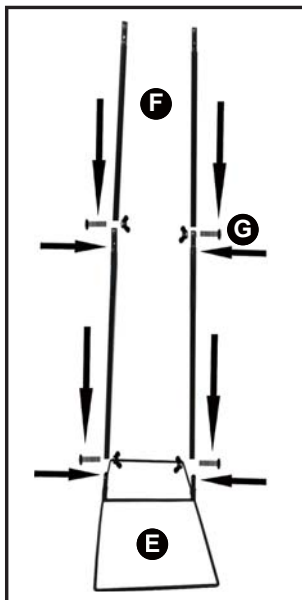

Parts List:

Easy to Follow Instructions

SKU #01031616 Grinning Certrude

Please read all instructions carefully before assembling.

Care & Storage Instructions:

Store product in its original package.

Keep away from heat & moisture.

Save instruction sheet for future reference.

Assembly Instructions:

STEP 1