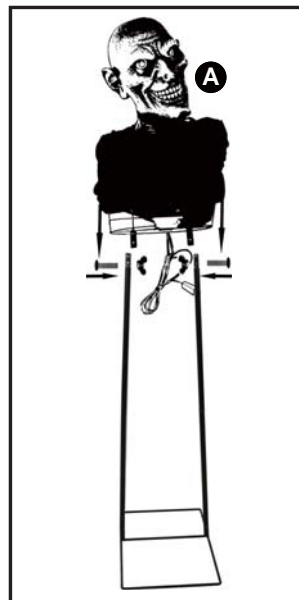

Parts List:

Easy to Follow Instructions

SKU #01031616 Grinning Certrude

Please read all instructions carefully before assembling.

Care & Storage Instructions:

Store product in its original package.

Keep away from heat & moisture.

Save instruction sheet for future reference.

Assembly Instructions:

STEP 2