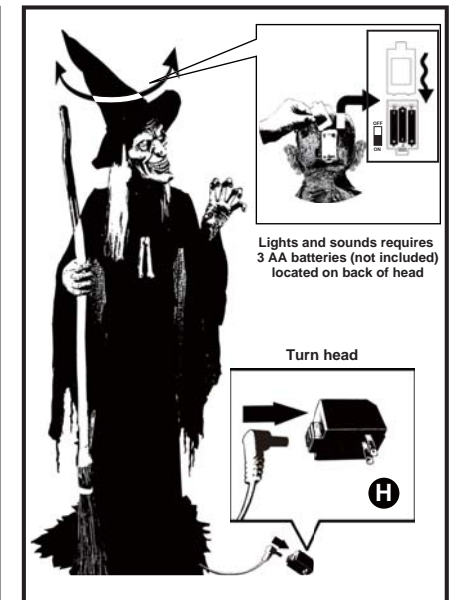

## Parts List:

Body

Hat

Arms & Hands

Broom

Base

4 Pipes

6 Screws and  
Wing Nuts

## Assembly Instructions:

STEP 1

STEP 2

STEP 3

STEP 4

STEP 5

STEP 6